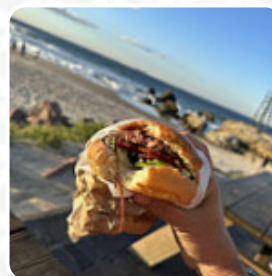

A comprehensive menu of Mac Myers Takeaway from CARDIFF SOUTH covering all 10 dishes and drinks can be found here on the card. For **changing offers**, please get in touch via phone or use the contact details provided on the website. What [User](#) likes about Mac Myers Takeaway:

delicious food and friendly, happy staff. the burgers are divine, the fish and chips my fave, the nitriness was also great. a couple of times I went in while strongly pregnant and they asked me to wait in my car and brought the food out of me in my car, what amazing customer care! so rare in these days. [read more](#). The restaurant and its rooms are wheelchair accessible and thus usable with a wheelchair or physical limitations. What [User](#) doesn't like about Mac Myers Takeaway:

The local neighborhood will take away. A practical location and friendly staff. For a takeaway it seems to have too many combos on the menu. Some might have a hard... [read more](#). A selection of *flavorful seafood* dishes is provided by the Mac Myers Takeaway from CARDIFF SOUTH, Generally, the menus are prepared in a short time and fresh for you. Typically, the **burgers of this place** are served as highlights along with sides like fries, leaf and cabbage salads or wedges.