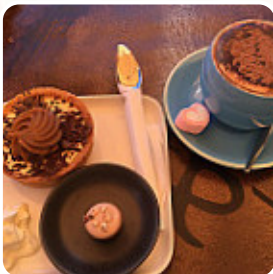

Here you can find the menu of Rust and Timber Chocolate Bar in [LAWSON](#). At the moment, there are 20 courses and drinks on the card. You can inquire about [seasonal or weekly deals](#) via phone. What [User](#) likes about Rust and Timber Chocolate Bar:

If traveling to the Blue Mountains, this place is one of the best coffee shops for a pit stop to satisfy the cravings. It offers both indoor and outdoor seating areas. Check out the chocolates, they are just simply divine. Lots of parking. [read more](#). The place also offers the possibility to sit outside and eat in nice weather, And into the accessible rooms also come guests with wheelchairs or physiological disabilities. What [User](#) doesn't like about Rust and Timber Chocolate Bar:

The good: cafe people were friendly and not snobby, you would like to have a welcoming group when you're going to a cafe for the first time, coffee wasn't too bad to drink although a bit bitter for my liking (this is in...my not so good list), convenient with the toilet just right next to the seating area and a little deck if you want a bit more outdoor look wish they had the sails or some awning for a hot day Not... [read more](#). If you feel like afterwards, you should visit Rust and Timber Chocolate Bar because they have **tasty desserts** that will definitely satisfy the sweet-tooth in you, Here you'll find sweet pastries and cake, small snacks and chilled refreshments and hot beverages. In case you want to have breakfast, a **versatile brunch** is offered to you, Likewise, the guests of the restaurant prefer the extensive selection of various *coffee and tea specialities* that the restaurant provides.