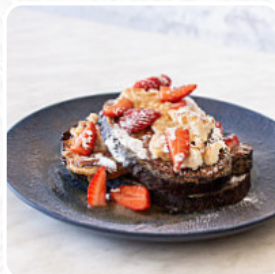

## ***Kiss and Drop Menu***

<https://menulist.menu>

31 Thames ST, West Wollongong, Figtree, New South Wales 2500, Australia, WEST WOLLONGONG

+61242440242 - <http://www.kissanddrop.com>

On this website, you can find the *complete menu* of Kiss and Drop from WEST WOLLONGONG. Currently, there are **19** menus and drinks up for grabs. For **changing offers**, please contact the restaurant owner directly. You can also contact them through their website. What [User](#) likes about Kiss and Drop: Beautiful coffee, lovely staff and very friendly too. Great little stop if your in the neighbourhood. If your looking for a nice chilled out space, I recommend to try this place. [read more](#). In pleasant weather you can even eat and drink in the outdoor area. What [User](#) doesn't like about Kiss and Drop: nice little cafe with not much sitting opportunity, long wait for the food, 15 minutes before the coffee arrived after the order. the aromes of the avocado toast were beautiful, but the boiled egg was precooked and served cold. bacon and egg roll they expected. reasonable pricing, but personally would not revise. [read more](#). At Kiss and Drop in WEST WOLLONGONG, tasty Australian dishes are freshly made for you with a lot of care and the unique products like bush tomatoes and caviar limes, Likewise, the customers of the restaurant prefer the extensive selection of various coffee and tea specialities that the establishment provides. If you decide to come for breakfast, a versatile brunch is ready for you, You'll also find tasty bites, cake, simple snacks and chilled refreshments and hot drinks here.