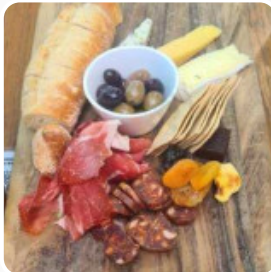

Here you can find the [menu](#) of *Wined Bar @ The National Wine Centre* in KENT TOWN. At the moment, there are **18** courses and drinks on the food list. You can inquire about **changing offers** via phone. What [Laura Lopez](#) likes about *Wined Bar @ The National Wine Centre*:

Good food, impressive venue, incredible wines! The staff here are also really friendly, knowledgeable and professional. A must visit even just for a glass of wine in the courtyard. [read more](#). The restaurant also offers the possibility to sit outside and be served in pleasant weather. For breakfast, you can enjoy a diverse brunch at *Wined Bar @ The National Wine Centre*, freely at your own will. Additionally, they serve you authentic Australian meals with ingredients like bush tomatoes and finger limes. It should not be forgotten that there is an extensive selection of coffee and tea specialties in this locale. In addition, the latest games or races can be watched on the big screen in this [sports bar](#), which the visitors also love.

## DRINKS

*These types of dishes are being served*

BREAD

LAMB

SALAD