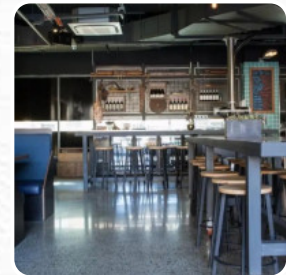

Refuge Small Bar Menu

<https://menulist.menu>

Shop 5, 50 Subiaco Square, Subiaco, Perth, WA, Australia
+61893823730

On this website, you can find the complete menu of Refuge Small Bar from Perth. Currently, there are 19 courses and drinks up for grabs. For **changing offers**, please contact the owner of the restaurant directly. You can also contact them through their website. What [Tamara Goodwin](#) likes about Refuge Small Bar:
???? Nice little find as we were walking by ! Amazing design inside, very industrial eclectic. We had a pastry and coffees. I had an iced long black and it literally lasted me all the way to Geraldton ☺ Perfect. Not sure if they have matcha latte though. Will be back to try brunch! ????? [read more](#). The restaurant offers free WLAN for its visitors. What [Karolann Kuhlman](#) doesn't like about Refuge Small Bar:

Great fit-out, layout and a relatively quiet spot away from the main supermarket section of Subiaco Square. I think it's still undiscovered as a breakfast spot (feels like a bar that's also open early), and only a few people were picking up takeaways at the time. Unlike a couple of nearby cafes there was no friendly chat from the one staff member. We decided to have breakfast - lovely fresh egg and bacon wraps with... [read more](#). Refuge Small Bar from Perth is a chilled café, where you can enjoy a snack or cake with a steaming coffee or a sweet chocolate, Forbreakfast a *versatile brunch* is offered here. Not to be left out is the extensive selection of **coffee and tea specialties** in this locale, and you may look forward to the delicious traditional seafood cuisine.