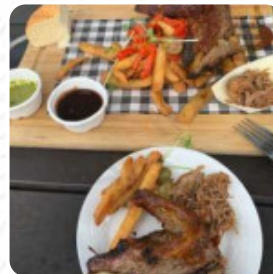

Here you can find the menu of B Farm By Murray's in BOBS FARM. At the moment, there are **5** courses and drinks on the food list. You can inquire about **changing offers** via phone. What [Mitch Parkes](#) likes about B Farm By Murray's:

We went in a group of 6 adults and 3 kids. We ordered many items from the menu, including the Smoky BBQ platter for 1. This was the best American BBQ I have ever eaten (and I've had plenty! . All of the other meals, squid, pulled lamb salad etc were top class. The kids meals were also fantastic value at $10 (meal, ice cream and drink . With wine and beer tasting and lots of outdoor games for kids, you could not ask f... [read more](#). At B Farm By Murray's in BOBS FARM, there's a *delicious brunch* in the morning where you can indulge enjoy, delicious vegetarian meals are also in the menu available. Important are also the menus from the Australian continent of this place.