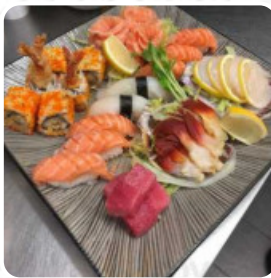

A **complete [menu](#)** of Shogun Sushi from Willagee Australia covering all 1 meals and drinks can be found here on the card. For **changing offers**, please get in touch via phone or use the contact details provided on the website. What [User](#) likes about Shogun Sushi:

This is my go to place every time I am in the CBD and want something fresh healthy ! , i always get the Salads , they are super cheap and tasty ! Definitely worth a try ! I will always come back. Love it [read more](#). Shogun Sushi from Willagee Australia prepares for you *delicious sushi* (e.g., *Maki and Te-Maki*), as well as in numerous additional variations, with fresh ingredients like fish, vegetables and meat.