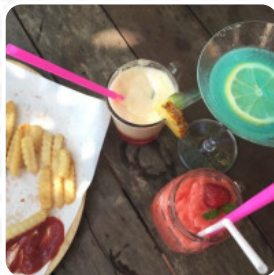

Here you can find the menu of Drift Ao Khai in Chak Don. At the moment, there are **17** meals and drinks on the card. You can inquire about changing offers via phone. The restaurant is accessible and can therefore also be used with a wheelchair or physiological disabilities, Depending on the weather, you can also sit outside and eat and drink. What [Nichapach Jirabenjawanich](#) doesn't like about Drift Ao Khai:

Food is not good. French fries were not cooked. Spicy Pork Larb is heavier, put a lot of flour and still not cooked. Unsatisfactory cocktails Bitter lime is very strong. The music comes at 20.00, not suitable for people who come early like us (18.00), which is drunk before. But halfway through This one is to blame for coming so quickly. Good view, but the day I arrived The wind is very strong, can't sit in front of t... [read more](#). At Drift Ao Khai, *tasty dishes from international cuisine* are freshly made for you, Likewise, the visitors of the establishment prefer the comprehensive selection of various coffee and tea specialities that the establishment provides. If you favor flavorful menus, you will surely find what you're looking for in **Thai menus**.