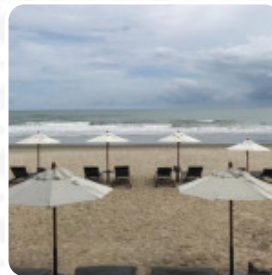

Here you can find the menu of Drift Ao Khai in Chak Don. At the moment, there are **17** meals and drinks on the card. You can inquire about changing offers via phone. The restaurant is accessible and can therefore also be used with a wheelchair or physiological disabilities, Depending on the weather, you can also sit outside and eat and drink. What [Nichapach Jirabenjawanich](#) doesn't like about Drift Ao Khai:

Food is not good. French fries were not cooked. Spicy Pork Larb is heavier, put a lot of flour and still not cooked. Unsatisfactory cocktails Bitter lime is very strong. The music comes at 20.00, not suitable for people who come early like us (18.00), which is drunk before. But halfway through This one is to blame for coming so quickly. Good view, but the day I arrived The wind is very strong, can't sit in front of t... [read more](#). At Drift Ao Khai, *tasty dishes from international cuisine* are freshly made for you, Likewise, the visitors of the establishment prefer the comprehensive selection of various coffee and tea specialities that the establishment provides. If you favor flavorful menus, you will surely find what you're looking for in **Thai menus**.