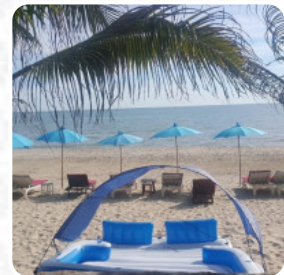

Here you can find the menu of Drift Ao Khai in Chak Don. At the moment, there are **17** meals and drinks on the card. You can inquire about changing offers via phone. The restaurant is accessible and can therefore also be used with a wheelchair or physiological disabilities, Depending on the weather, you can also sit outside and eat and drink. What [Nichapach Jirabenjawanich](#) doesn't like about Drift Ao Khai:

Food is not good. French fries were not cooked. Spicy Pork Larb is heavier, put a lot of flour and still not cooked. Unsatisfactory cocktails Bitter lime is very strong. The music comes at 20.00, not suitable for people who come early like us (18.00), which is drunk before. But halfway through This one is to blame for coming so quickly. Good view, but the day I arrived The wind is very strong, can't sit in front of t... [read more](#). At Drift Ao Khai, *tasty dishes from international cuisine* are freshly made for you, Likewise, the visitors of the establishment prefer the comprehensive selection of various coffee and tea specialities that the establishment provides. If you favor flavorful menus, you will surely find what you're looking for in **Thai menus**.