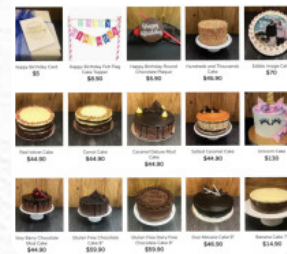

## Cafe Lettuce Menu

<https://menulist.menu>  
174 Main Hwy, Otaki, New Zealand

A **comprehensive menu** of Cafe Lettuce from Otaki covering all 18 dishes and drinks can be found here on the card. For **changing offers**, please get in touch via phone or use the contact details provided on the website. What [DANIELLE AYR TAVARES DE ALMEIDA](#) likes about Cafe Lettuce: