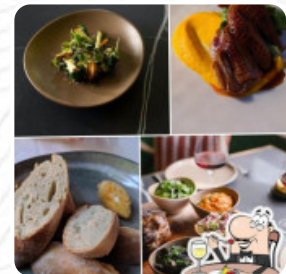

Harvest Blenheim Menu

<https://menulist.menu>
776 Rapaura Rd, Blenheim, New Zealand
<http://www.harvestrestaurant.co.nz/>

On this webpage, you can find the complete menu of Harvest Blenheim from Blenheim. Currently, there are **17** meals and drinks available. For *changing offers*, please contact the restaurant owner directly. You can also contact them through their website. What [Peter Ryan](#) likes about Harvest Blenheim:
The food, service and especially ambience very good. Don't go on a rainy day because you will not be able to walk the manicured grounds. Cell coverage poor. Food: 5 Service: 5 Atmosphere: 5 [read more](#). The premises on site are wheelchair accessible and can also be used with a wheelchair or physiological disabilities, Depending on the weather, you can also sit outside and have something. At Harvest Blenheim, scrumptious menus from international cuisine are freshly cooked for you, Also, the guests of the restaurant love the large selection of various **coffee and tea specialities** that the restaurant has to offer. After the meal (or during it), you have the opportunity to also relax at the bar with a alcoholic or non-alcoholic drink.

Harvest Blenheim Menu

Alcoholic Drinks

MALBEC

Rice

RISOTTO

Starters & Salads

FRIES

Dessert

PANNA COTTA

Steaks

RIBEYE STEAK

Coffee

CAFÉ

These types of dishes are being served

MUSSELS

FISH

OYSTERS

LAMB

ICE CREAM

Ingredients Used

BEEF

SEAFOOD

PORK MEAT

MEAT