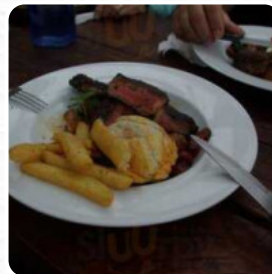

A complete [menu](#) of Whistling Frog Cafe Dining Camping Lodging Catlins Nz from Papatowai covering all 17 meals and drinks can be found here on the food list. For changing offers, please get in touch via phone or use the contact details provided on the website. What [waqas ahmad](#) likes about Whistling Frog Cafe Dining Camping Lodging Catlins Nz:

Great food, great service. I cannot imagine a quality food place in a far away countryside. Nearby activities: Visit McLean waterfall as it is located nearby. Rooms: 5 Service: 5 Location: 5 Hotel highlights: Great view, Romantic, Quiet, Great value [read more](#). The restaurant is accessible and can therefore also be used with a wheelchair or physiological limitations, Depending on the weather, you can also sit outside and eat and drink. WiFi is available at no extra cost. What [Jonathan](#) doesn't like about Whistling Frog Cafe Dining Camping Lodging Catlins Nz: The bathroom was a 50-meter walk from the cabin room, so not that comfortable for the price we paid. The cabin room had a kettle, but no running water to fill it up. One electric blanket didn't work in our cabin room also. But the place was clean and the bathrooms were clean too. The location was good as it was near a lot of good sightseeing places, and was nice to be under the stars with hardly any light pollution.... [read more](#). The large range of coffee and tea specialties makes a visit to Whistling Frog Cafe Dining Camping Lodging Catlins Nz even more worthwhile, Forbreakfast a **delicious brunch** is offered here. There's also crisply crunchy pizza, baked straight from the oven using traditional methods, the menu also includes [delectable vegetarian recipes](#).