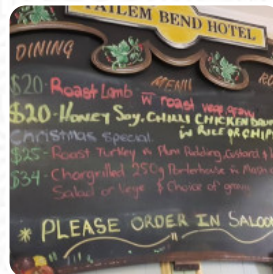

## Tailem Bend Liquor Legends Menu

<https://menulist.menu>

77 Railway Terrace, Tailem Bend SA 5260, Australia, Murray Bridge  
(+61)885723515 - <https://www.tailembendhotel.net>

On this homepage, you can find the complete menu of Tailem Bend Liquor Legends from Murray Bridge. Currently, there are 17 dishes and drinks available. For **seasonal or weekly deals**, please contact the restaurant owner directly. You can also contact them through their website. What [User](#) likes about Tailem Bend Liquor

# *Tailem Bend Liquor Legends Menu*

## *Main courses*

RIBS

CALAMARI

*These types of dishes are being served*

TAPAI

LAMB

TUNA STEAK