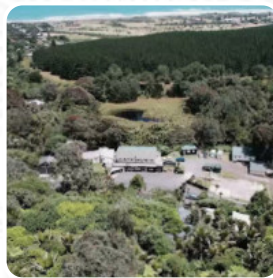

Muriwai Lodge Menu

<https://menulist.menu>

189 Motutara Road, Muriwai 0881, New Zealand, Waitakere

<https://www.muriwailodge.com>

Here you can find the [menu](#) of **Muriwai Lodge** in Waitakere. At the moment, there are **17** menus and drinks on the food list. You can inquire about *seasonal or weekly deals* via phone. What [User](#) likes about Muriwai Lodge: What a beautiful place to stay!! Incredibly homely and comfortable. I always appreciate places with great style and art and this place has plenty of it!!! Clare was a wonderful host and very generous. We stayed here during a stressful and sad time in our lives. My mother passed away and we were in the middle of selling our house to move back to Auckland. Being in Muriwai helped so much; there is no better way to de-s... [read more](#). The comprehensive selection of coffee and tea specialties greatly enhances the value of a visit to Muriwai Lodge, In the morning they serve a varied breakfast here.