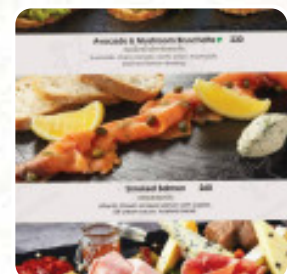

Here you can find the [menu](#) of Wine Connection Bistro in Samut Prakan. At the moment, there are 17 meals and drinks on the card. You can inquire about **seasonal or weekly deals** via phone. What [User](#) likes about Wine Connection Bistro:

Their food and desserts are brilliant mainly pork ribs and chocolate lava are best. The personnel response is quite inactive, but the rest is really good. Try Eatigo app for good food deals. Recommended place to have a nice evening in Mega Bangna. [read more](#). The restaurant also offers the possibility to sit outside and have something in nice weather, And into the accessible rooms also come visitors with wheelchairs or physical limitations. If you're looking for more variety than just eating and drinking, you'll find it in this [sports bar](#). Enjoy small snacks and menus and watch live football, tennis or Formula 1 games, You can also unwind at the bar with a **freshly tapped beer** or other alcoholic and non-alcoholic drinks. Naturally, they also offer you with delicious pizza, baked fresh in traditional style, the restaurant provides however also menus typical for Europe.

TUNA

PORK MEAT

These types of dishes are being served

TUNA STEAK

SPAGHETTI

SALAD

PIZZA

PASTA