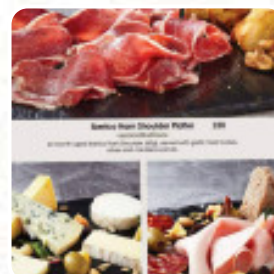

Here you can find the [menu](#) of Wine Connection Bistro in Samut Prakan. At the moment, there are 17 meals and drinks on the card. You can inquire about **seasonal or weekly deals** via phone. What [User](#) likes about Wine Connection Bistro:

Their food and desserts are brilliant mainly pork ribs and chocolate lava are best. The personnel response is quite inactive, but the rest is really good. Try Eatigo app for good food deals. Recommended place to have a nice evening in Mega Bangna. [read more](#). The restaurant also offers the possibility to sit outside and have something in nice weather, And into the accessible rooms also come visitors with wheelchairs or physical limitations. If you're looking for more variety than just eating and drinking, you'll find it in this [sports bar](#). Enjoy small snacks and menus and watch live football, tennis or Formula 1 games, You can also unwind at the bar with a **freshly tapped beer** or other alcoholic and non-alcoholic drinks. Naturally, they also offer you with delicious pizza, baked fresh in traditional style, the restaurant provides however also menus typical for Europe.

TUNA

PORK MEAT

These types of dishes are being served

TUNA STEAK

SPAGHETTI

SALAD

PIZZA

PASTA