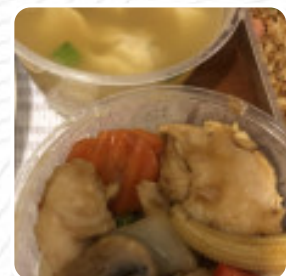

Gold Sing Menu

<https://menulist.menu>
168 Lang St, Kurri Kurri, Australia
+61249371972 - <http://gold-sing.edan.io/>

Here you can find the [menu](#) of Gold Sing in Kurri Kurri. At the moment, there are 9 dishes and drinks on the food list. You can inquire about [seasonal](#) or [weekly deals](#) via phone. What [User](#) likes about Gold Sing: I've been coming here for years even after it changed ownership it's just gets better worth the drop in and try see what you think Service: Take out Meal type: Dinner Price per person: A\$20–40 Food: 5 Service: 4 Atmosphere: 4 Recommended dishes: Mini Spring Roll, Special Fried Rice Top With, Short Soup [read more](#). What [User](#) doesn't like about Gold Sing: not the spotless shop. personal search untidy regarding the foods I ordered bred kings garnel and steamed rice, well I think they opened the curry ink and forgot to add to meal, it also had mushrooms in it, for me that do not melt up and the rice like jasmin, not pure rice [read more](#). In [Kurri Kurri](#), traditional meals are prepared in the kitchen of Gold Sing with original **Asian spices tasty**, and you may look forward to the tasty traditional [seafood](#) cuisine. The **versatile, savory Chinese cuisine** has many followers among guests, Besides, the successful blend of different meals with new and partially adventurous ingredients is appreciated by the guests - a beautiful case of Asian Fusion.

Gold Sing Menu

Alcoholic Drinks

BEER

Appetizers

SPRING ROLLS

Side dishes

RICE

Chicken

SPRING ROLL

These types of dishes are being served

SOUP

Ingredients Used

BEEF

CHICKEN

MEAT

PORK MEAT