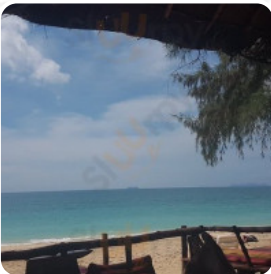

Funky Fish Beachfront Restaurant Bar Menu

<https://menulist.menu>

Funky Fish Restaurant, Ko Lanta, 81150, Thailand
+66812759501 - <https://www.funkyfi.sh>

A complete menu of Funky Fish Beachfront Restaurant Bar from Ko Lanta covering all 17 courses and drinks can be found here on the food list. For [changing offers](#), please get in touch via phone or use the contact details provided on the website. What [User](#) likes about Funky Fish Beachfront Restaurant Bar:

Great family restaurant! Absolutely the sweetest staff, our kids loved them. The Thai food is delicious and our daughter from now on only wants to eat the Jasmine rice and veggies from here. [read more](#). What [User](#) doesn't like about Funky Fish Beachfront Restaurant Bar: