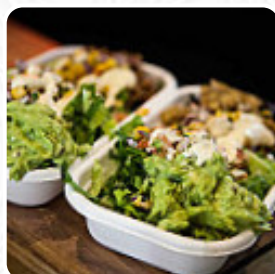

Zambreno Menu

<https://menulist.menu>

Yamanto Village Square, 422 Warwick Rd, Yamanto, Queensland, Australia, 4305,
YAMANTO

+61732886973,+61292122166,+61732889743 - <https://www.goo.gl>