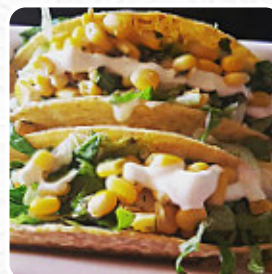

Zambreno Menu

<https://menulist.menu>

Yamanto Village Square, 422 Warwick Rd, Yamanto, Queensland, Australia, 4305,
YAMANTO

+61732886973,+61292122166,+61732889743 - <https://www.goo.gl>