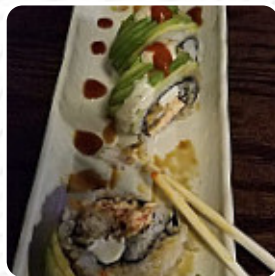

Shogun Menu

<https://menulist.menu>

Shogun Japanese Grill Sushi Bar, 729 Sunset Dr, Farmington, MO, 63640, USA,
Afghanistan

+15737601080 - <http://www.shogunfarmington.com/>