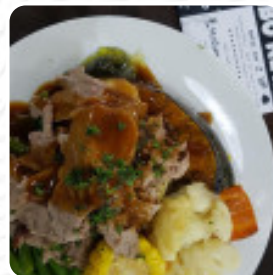

Hambo Diner Menu

<https://menulist.menu>

127/131 Bruce Hwy, Edmonton, Queensland 4869, Australia, White Rock Peak
+61740459888 - <https://piccones.com.au/brands/hambo/>