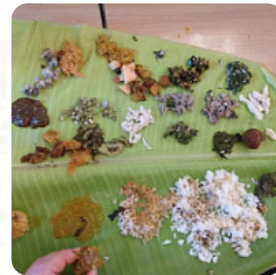

On this webpage, you can find the complete menu of Chellammal Manpaanai Samayal from Tiruchirapalli. Currently, there are 18 meals and drinks up for grabs. For *changing offers*, please contact the owner of the restaurant directly. You can also contact them through their website. What [User](#) likes about Chellammal Manpaanai Samayal:

In the Trichy traffic, with the help of Google map we managed to reach Manpaanai samayal and after entering there we realized it is worth of such a Struggle. Traditional food which will not be available in normal hotels are available here and everything is served in Clay Pot – And everything is more tastier than we expect. The secret is everything is not only served in Clay Pot, but also 'Cooked' in Clay pot. Interes... [read more](#). When the weather conditions is nice you can also eat outside. What [User](#) doesn't like about Chellammal Manpaanai Samayal: The food was good and good value for money. Ambience needs improvement. Service was good. Eat to your heart's content. Good taste. Was a bit difficult to find this restaurant. [read more](#). If you crave for *afters*, Chellammal Manpaanai Samayal with its delicious desserts can surely make an end of it, Particularly *tasty* are also the Maki and delicacies like **Te-Maki** from this establishment. You can also look forward to **scrumptious [vegetarian](#) cuisine**.