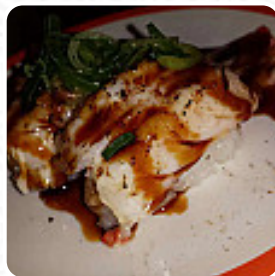

A comprehensive [menu](#) of Kintaro [Sushi Train](#) from RIDGEHAVEN covering all **18** courses and drinks can be found here on the menu. For seasonal or weekly deals, please get in touch via phone or use the contact details provided on the website. What [@@](#) likes about Kintaro [Sushi Train](#):

Good sushis with probably not the most authentic wasabi but works well Crispy tempuras and karaage chicken No waiting for your order just pick a plate from the train Mud cake [read more](#). When the weather is nice you can also have something outside, And into the accessible spaces also come visitors with wheelchairs or physiological limitations. WiFi is available at no extra cost. What [Ebiowei Nwachukwu](#) doesn't like about Kintaro [Sushi Train](#): we found one. here asks a tipp after a stand at the beginning of the move everything was empty until it came to the place. not a worker came to help us and could see that we had no teller on our table. ends after sitting there for 20 minutes left and went to lunch elsewhere not sure if I go back. [read more](#). The Kintaro [Sushi Train](#) originating from RIDGEHAVEN offers various flavorful [seafood](#) dishes, On the menu there are also several [Asian menus](#). Kintaro [Sushi Train](#) focuses on a lot of freshly harvested vegetables, fish and meat in its **healthy Japanese cuisine**, the menu also includes fine vegetarian menus.