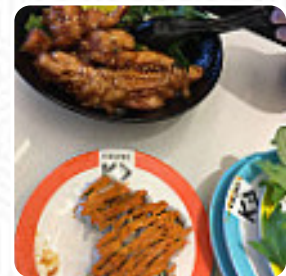

Kintaro Sushi Train Menu

<https://menulist.menu>

Westfield Tea Tree Plaza, 976 North East Road, Modbury, SA, RIDGEHAVEN, Australia
+61882654770 - <http://www.kintarosushitrain.com.au>

A comprehensive [menu](#) of Kintaro [Sushi Train](#) from RIDGEHAVEN covering all **18** courses and drinks can be found here on the menu. For seasonal or weekly deals, please get in touch via phone or use the contact details provided on the website. What [@@](#) likes about Kintaro [Sushi Train](#):

Good sushis with probably not the most authentic wasabi but works well Crispy tempuras and karaage chicken No waiting for your order just pick a plate from the train Mud cake [read more](#). When the weather is nice you can also have something outside, And into the accessible spaces also come visitors with wheelchairs or physiological limitations. WiFi is available at no extra cost. What [Ebiowei Nwachukwu](#) doesn't like about Kintaro [Sushi Train](#): we found one. here asks a tipp after a stand at the beginning of the move everything was empty until it came to the place. not a worker came to help us and could see that we had no teller on our table. ends after sitting there for 20 minutes left and went to lunch elsewhere not sure if I go back. [read more](#). The Kintaro [Sushi Train](#) originating from RIDGEHAVEN offers various flavorful [seafood](#) dishes, On the menu there are also several [Asian menus](#). Kintaro [Sushi Train](#) focuses on a lot of freshly harvested vegetables, fish and meat in its **healthy Japanese cuisine**, the menu also includes fine vegetarian menus.