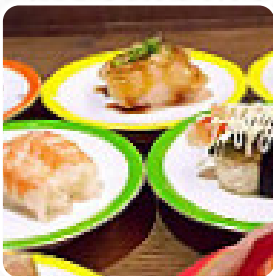

A comprehensive [menu](#) of Kintaro [Sushi Train](#) from RIDGEHAVEN covering all **18** courses and drinks can be found here on the menu. For seasonal or weekly deals, please get in touch via phone or use the contact details provided on the website. What [@@](#) likes about Kintaro [Sushi Train](#):

Good sushis with probably not the most authentic wasabi but works well Crispy tempuras and karaage chicken No waiting for your order just pick a plate from the train Mud cake [read more](#). When the weather is nice you can also have something outside, And into the accessible spaces also come visitors with wheelchairs or physiological limitations. WiFi is available at no extra cost. What [Ebiowei Nwachukwu](#) doesn't like about Kintaro [Sushi Train](#): we found one. here asks a tipp after a stand at the beginning of the move everything was empty until it came to the place. not a worker came to help us and could see that we had no teller on our table. ends after sitting there for 20 minutes left and went to lunch elsewhere not sure if I go back. [read more](#). The Kintaro [Sushi Train](#) originating from RIDGEHAVEN offers various flavorful [seafood](#) dishes, On the menu there are also several [Asian menus](#). Kintaro [Sushi Train](#) focuses on a lot of freshly harvested vegetables, fish and meat in its **healthy Japanese cuisine**, the menu also includes fine vegetarian menus.