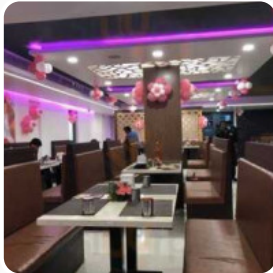

Aasife Biryani Menu

<https://menulist.menu>

207, 5, Sathy Rd, Opp.Prozone Mall, Sivanandhapuram, Tamil Nadu, Coimbatore I-641035, India

+914224332323

A **comprehensive [menu](#) of Aasife Biryani** from Coimbatore covering all 17 menus and drinks can be found here on the menu. For **seasonal or weekly deals**, please get in touch via phone or use the contact details provided on the website. What [Shikhar Srivastava J](#) likes about Aasife Biryani: