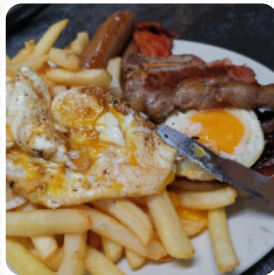

On this homepage, you can find the **complete [menu](#)** of **Starburst Diner** from GIN GIN. Currently, there are 18 courses and drinks available. For seasonal or weekly deals, please contact the owner of the restaurant directly.

You can also contact them through their website. What [Durward Feil](#) likes about Starburst Diner: Just your regular diner in a country town HOWEVER, not all diners have great food all the time. We pass through Gin Gin regularly and always drop in for a meal. This time it was bacon and eggs for breaky. When travelling you need good food, and thats what you get. [read more](#). The restaurant and its premises are wheelchair accessible and thus usable with a wheelchair or physiological limitations, Depending on the weather conditions, you can also sit outside and have something. What [User](#) doesn't like about Starburst Diner:

Poor value for money, horrible food (the grill must not have been cleaned for days), rude staff and slow poor service. Coffee was un drinkable. We have traveled a lot and this would rate as the worst we have encountered.

Will not be back [read more](#). Starburst Diner from GIN GIN is known for its mouth-watering burgers, to which crispy fries, salads and other sides are offered, Additionally, they serve you **typical Australian meals** with ingredients like bush tomatoes and finger limes. The atmosphere of the original American diner creates a unique experience, Here, the barbecue is freshly *cooked* on an open flame.