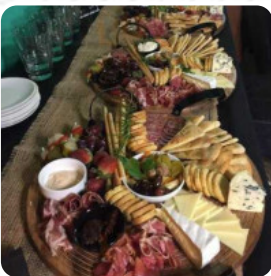

Here you can find the menu of Swordfish Wine Tapas in Mornington. At the moment, there are 17 dishes and drinks on the card. You can inquire about **seasonal** or **weekly deals** via phone. What [User](#) likes about Swordfish

Wine Tapas:

nice enough space and friendly staff, but easy pretentious with craft beer and no standard beer like a wb to sample and eating although nicely follows the same thema in general not bad despite the service is very slow [read more](#). The restaurant is accessible and can therefore also be used with a wheelchair or physical limitations, Depending on the weather, you can also sit outside and have something. What [User](#) doesn't like about Swordfish

Wine Tapas:

If you order the cocktails you are paying up to 20 dollars for lightly flavoured water, unless you order the mojito, then you're paying for very strong lime juice [read more](#). Crispy [pizza](#) is baked **hot from the oven** at Swordfish Wine Tapas in Mornington using a time-honored method, this sports bar is a favourite among the guests, who enjoy not only the fantastic food and drinks, but also the opportunity to watch the latest games or races on the big TV. Also, they offer you **flavorful seafood dishes**, The visitors prefer especially delicious *juices*.