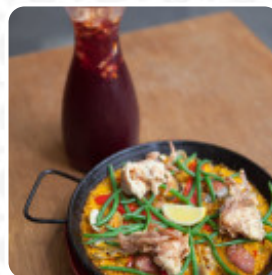

## ***Cerveseria Menu***

<https://menulist.menu>

Ground Flr, Greenbelt 3, Makati City Pilipinas, Philippines

On this site, you can find the [complete menu](#) of Cerveseria from Makati City Pilipinas. Currently, there are **16** courses and drinks up for grabs. For **changing offers**, please contact the owner of the restaurant directly. You can also contact them through their website. What [User](#) likes about Cerveseria: One of our most favorite spots in the Greenbelt area. Great food and sangria, cold beer. Just hold your nose as you pass through the tables of nasty sex tourists (shame on you, you nasty Caucasian perverts!!! and the girls, and once in thr6e restaurant you're transported to another place. [read more](#). The restaurant also offers the possibility to sit outside and have something in nice weather. What [User](#) doesn't like about Cerveseria: I can't say too much because we didn't order a lot but from what we learned... Sangria was really watered down and nachos are actually just the chips and you pay extra for a tiny bowl of salsa. Other people's meals looked ok I guess? Won't be coming back. [read more](#). Cerveseria from Makati City Pilipinas, is a restaurant that brings traditional *spicy Spanish menus* to the table.