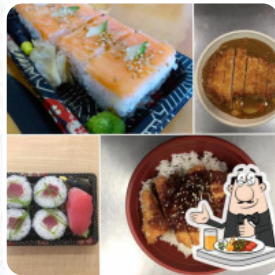

Yoko Sushi Menu

<https://menulist.menu>
87 Grey Street, Gisborne 4010, New Zealand
<https://www.yokosushi.co.nz>

On this homepage, you can find the [complete menu](#) of Yoko Sushi from Gisborne. Currently, there are 17 courses and drinks up for grabs. For changing offers, please contact the owner of the restaurant directly. You can also contact them through their website. What [User](#) likes about Yoko Sushi: we have eaten 3 out of the 7 days in [Gisborne](#). to feed our family of four, we paid between \$30 \$40 and everyone is full and satisfied. eating is fresh, tasty, and if they have luck, they can eat in or out there are some tables. we enjoyed eating here and the service is great, vaccine passports checked. [read more](#). The diner and its premises are wheelchair accessible and thus usable with a wheelchair or physical limitations, Depending on the weather conditions, you can also sit outside and have something. What [EVA](#) doesn't like about Yoko Sushi: I came in a couple of weeks ago and the man rolling sushi was singing inappropriate songs and using vulgar language. I'm pretty sure the other customers in the store weren't happy either Service: Dine in Meal type: Lunch [read more](#). Yoko Sushi The **groundbreaking Asian fusion cuisine** will thrill you, the perfect balance of traditional dishes and exciting new creations will amaze!, Inthemorning a **hearty brunch** is offered here. The meals are prepared according to typical Asian style, and it's made with lots of fresh vegetables, fish and meat, *healthy Japanese meals* cooked.