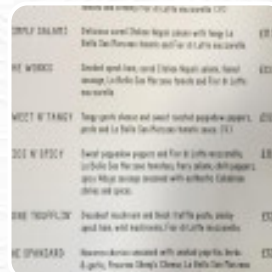

The White Horse Menu

<https://menulist.menu>

Rickmansworth Rd, Chorleywood, Rickmansworth WD3 5SD, United Kingdom, DERBY, Australia

(+44)1923283033 - <https://www.thewhitehorsepub.co.uk>