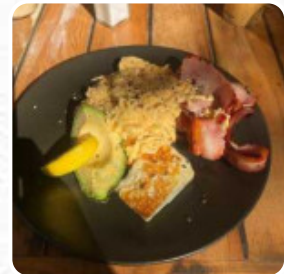

A complete [menu](#) of Footbridge Cafe from [BRUNSWICK HEADS](#) covering all 17 dishes and drinks can be found here on the card. For changing offers, please get in touch via phone or use the contact details provided on the website. What [User](#) likes about Footbridge Cafe:

I can see why this place is so popular with the locals. great food and service, sitting outdoors and great coffee. for vegans and vegetarians, the items are noted on the menu and they have some interesting choices, such as a spiced pumpkin in sourdough. I had the baked maple granola with mandelmilch, a passion fruit mous, pfofen pfofen avocado. it was amazing. highly recommended if they are up here. [read more](#). When the weather conditions is nice you can also have something outside. It's certainly always an event to be in a typical saloon and to eat; to feel like a cowboy for once with a beer and also the *finger food like crispy fries, onion rings or a hearty burger*, for breakfast they serve a varied breakfast here. The versatile, savory Chinese cuisine has many followers among visitors, Furthermore, you can get sweet treats, cake, simple snacks and chilled refreshments and hot beverages here.