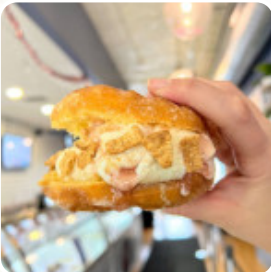

Chocolate Shoppe Ice Cream Co. Menu

<https://menulist.menu>

Stone Fence, 2322 Atwood Ave, Madison, WI, 53704, USA, Afghanistan
+16087091046 - <http://www.chocolateshoppeicecream.com/>

The **menu of Chocolate Shoppe Ice Cream Co.** from Madison includes **10** menus. On average, *menus or drinks on [the menu](#)* cost about \$6.3. The categories can be viewed on the menu below. What [FABI CIRCUS](#) likes about Chocolate Shoppe Ice Cream Co.: