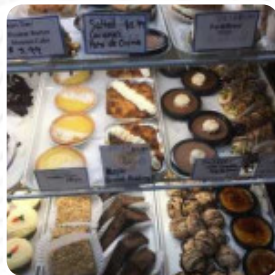

**H STORES ARE
SING AT 5PM
IGHT! Please dri**

A complete [menu](#) of Woodstock Farmers' Market from Woodstock covering all 17 menus and drinks can be found here on the food list. For [seasonal or weekly deals](#), please get in touch via phone or use the contact details provided on the website. What [User](#) likes about Woodstock Farmers' Market:
Large small market / grocery store. We thought of sandwich and pasta salad. I also picked up bread and raspberries. Many local treats and a tasty looking range of baked goods. [read more](#). When the weather is nice you can also have something outside. What [User](#) doesn't like about Woodstock Farmers' Market:
what I had was very good. big portion size. the people we are nice. fast forward 2021 almost no options. it is not worth buying a hummus option there. updated by previous review on 20220223 [read more](#). For visitors of the establishment, the **catering service** is also available, The fine sandwiches, healthy salads and other snacks are also suitable for a snack. If you decide to come for breakfast, a versatile brunch is ready for you, At the bar, you can unwind with a **freshly tapped beer** or other alcoholic and non-alcoholic drinks.