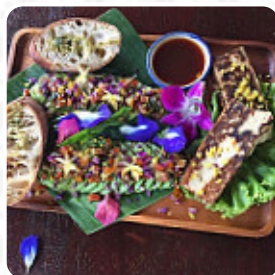

A complete menu of Blue Lagoon from Koh Chang covering all 17 dishes and drinks can be found here on the food list. For **seasonal or weekly deals**, please get in touch via phone or use the contact details provided on the website. What [User](#) likes about Blue Lagoon:

very picturesque place, beautiful atmosphere and personal. the [vegetarian](#) and vegan options are excellent and not just a reflection. very enjoyed my meal, fresh spring rolls and massive with red. [read more](#). When the weather conditions is pleasant you can also have something outside. What [User](#) doesn't like about Blue Lagoon: we were thrilled to try this place, but when we drove in it, we all looked very quiet. the restaurant looked as if it served a much shortened menu (1 page) and everything was flesh based. what a shame, how the situation is beautiful, we look forward to the visit once again when the place is on the feet again. [read more](#). Blue Lagoon from Koh Chang is a good option for a bar if you want to have a beer after work and sit with friends or alone, There are also some *international dishes* to choose from in the menu. Look forward to the enjoyment of fine vegetarian menus, Here, **Thai dishes** are prepared with the famous spices and (fish-) sauces.