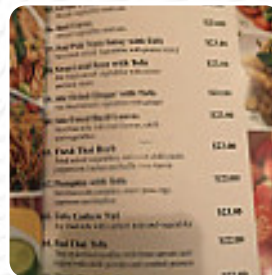

A comprehensive menu of Mona's Kitchen from YAMBA covering all **17** meals and drinks can be found here on the card. For seasonal or weekly deals, please get in touch via phone or use the contact details provided on the website. What [User](#) likes about Mona's Kitchen:

great food and service. great menu choices with us the selection of beef jungle curry and a unique ho mok talayso delicious aromas. good wine and beer selection with byo per glass. the restaurant holds a better idea to avoid disappointment. we have already booked to return on Saturday. [read more](#). The restaurant is accessible and can therefore also be used with a wheelchair or physiological disabilities. What [User](#) doesn't like about Mona's Kitchen:

Food was pretty good. Ask for them to spice it up if you want it to taste like real Thai food. On a negative the drinks list is terrible. They allow BYO for wine only. The beer choices is horrific. It is like being at pops house where you have XXXX Gold and or other bland beers. [read more](#). If you want to spoil your palate with a bit of culinary flair, this is the place to be: The original *Asian fusion cuisine* of the Mona's Kitchen from YAMBA - a delicious combination of traditional and the unexpected, Moreover, the sweet desserts of the house shine not only in the eyes of our little guests. At the bar, you can also relax after the meal (or during it) with an alcoholic or non-alcoholic drink, **fine vegetarian menus** are also in the menu available.