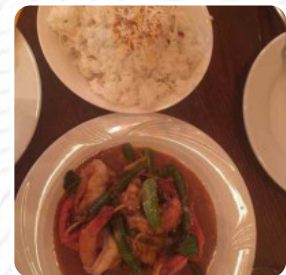

A comprehensive menu of Mona's Kitchen from YAMBA covering all **17** meals and drinks can be found here on the card. For seasonal or weekly deals, please get in touch via phone or use the contact details provided on the website. What [User](#) likes about Mona's Kitchen:

great food and service. great menu choices with us the selection of beef jungle curry and a unique ho mok talayso delicious aromas. good wine and beer selection with byo per glass. the restaurant holds a better idea to avoid disappointment. we have already booked to return on Saturday. [read more](#). The restaurant is accessible and can therefore also be used with a wheelchair or physiological disabilities. What [User](#) doesn't like about Mona's Kitchen:

Food was pretty good. Ask for them to spice it up if you want it to taste like real Thai food. On a negative the drinks list is terrible. They allow BYO for wine only. The beer choices is horrific. It is like being at pops house where you have XXXX Gold and or other bland beers. [read more](#). If you want to spoil your palate with a bit of culinary flair, this is the place to be: The original *Asian fusion cuisine* of the Mona's Kitchen from YAMBA - a delicious combination of traditional and the unexpected, Moreover, the sweet desserts of the house shine not only in the eyes of our little guests. At the bar, you can also relax after the meal (or during it) with an alcoholic or non-alcoholic drink, **fine vegetarian menus** are also in the menu available.