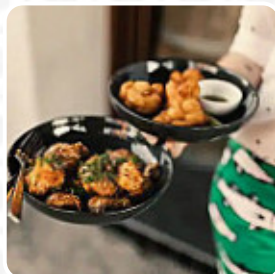

Here you can find the [menu](#) of Carl's Wine And Bistro in Brisbane. At the moment, there are **17** meals and drinks on the food list. You can inquire about **changing offers** via phone. What [User](#) likes about Carl's Wine And Bistro: had an eating and wein pairing experience that was fantastic. the service of john was really top notch and the pairing options were on place. thanks for a wonderful experience. [read more](#). As a guest, you can use the WLAN of the establishment free of charge, And into the accessible rooms also come customers with wheelchairs or physical limitations. If the weather are right, you can also eat outside. What [User](#) doesn't like about Carl's Wine And Bistro:

I loved everything about this place. also for a first date (Wink-Wink).Food was divine. wein and service was amazing. / in any case worth a visit. [read more](#). At Carl's Wine And Bistro in Brisbane, a diverse brunch is served for breakfast, where you can have your fill pamper your taste buds, You can also unwind at the bar with a cool beer or other alcoholic and non-alcoholic drinks. Important are also the *meals from the Australian continent* of this restaurant, Furthermore, you can get sweet treats, cake, small snacks and chilled refreshments and hot beverages here.