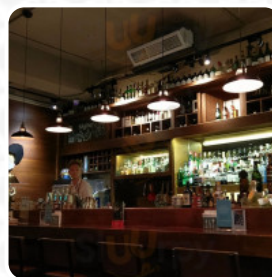

## ***Double Soul Coffee Bistro Menu***

<https://menulist.menu>

No. 1, Wenyu Road, Zuoying District, Taiwan, Province of China  
+88673502927

A complete [menu](#) of Double Soul Coffee Bistro from Zuoying District covering all 17 courses and drinks can be found here on the menu. For **changing offers**, please get in touch via phone or use the contact details provided on the website. The comprehensive variety of coffee and tea specialties greatly enhances the value of a visit to Double Soul Coffee Bistro, Furthermore, you can get sweet treats, cake, small snacks and chilled refreshments and hot beverages here.