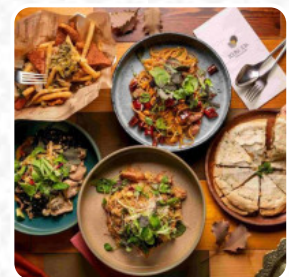

## ***Double Soul Coffee Bistro Menu***

<https://menulist.menu>

No. 1, Wenyu Road, Zuoying District, Taiwan, Province of China  
+88673502927

A complete [menu](#) of Double Soul Coffee Bistro from Zuoying District covering all 17 courses and drinks can be found here on the menu. For **changing offers**, please get in touch via phone or use the contact details provided on the website. The comprehensive variety of coffee and tea specialties greatly enhances the value of a visit to Double Soul Coffee Bistro, Furthermore, you can get sweet treats, cake, small snacks and chilled refreshments and hot beverages here.