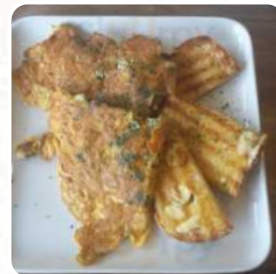

Here you can find the [menu](#) of Taffy's on Looker in [Banyule](#). At the moment, there are **8** menus and drinks on the menu. You can inquire about [changing offers](#) via phone. What [User](#) likes about Taffy's on Looker:

This is a lovely little neighbourhood cafe with eclectic shabby chic decor & a simple menu. The food is primarily homemade - I had several visits over a week of working in the area & the food is just delicious. I had two different soups within that time - a chicken with vegies & noodles & a cauliflower one. Oh my - what a treat! As a bonus, there are little corners with local handcrafted baby clothes, cute handknitte... [read more](#). The extensive selection of coffee and tea specialties makes a visit to Taffy's on Looker even more worthwhile, It's possible to chill out at the bar with a **freshly tapped beer** or other alcoholic and non-alcoholic drinks. It goes without saying that a suitable drink completes a meal; therefore this gastropub provides a generous variety of scrumptious and local alcoholic options, be it beer or wine.