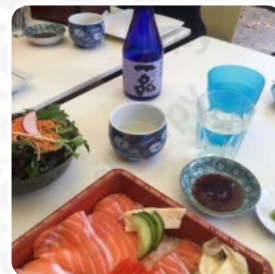

Sushi Ichiri Menu

<https://menulist.menu>

Old Barrenjoey Rd | Avalon, Avalon Beach, Pittwater, New South Wales 2107, Australia,
AVALON BEACH

+61299188661