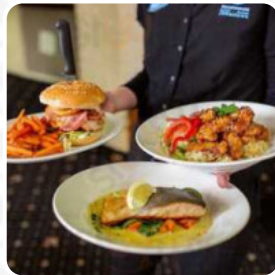

Here you can find the menu of Railway Hotel in Jamestown. At the moment, there are **12** courses and drinks on the food list. You can inquire about changing offers via phone. What [User](#) likes about Railway Hotel: We were travelling through on a Sunday night. As you would expect there was not much open in a country town but the Railway Hotel provided us with a couple of drinks and a lovely meal. It was very warm inside and the staff were very friendly. [read more](#). The restaurant is accessible and can therefore also be used with a wheelchair or physical limitations, Depending on the weather conditions, you can also sit outside and eat. What [User](#) doesn't like about Railway Hotel:

Visited on a Sunday night after calling earlier in week ... Extremely long wait on pizzas which are the only menu items on that night ... Only upside pizzas where good tasting [read more](#). At Railway Hotel in Jamestown, [tasty Australian menus](#) are freshly prepared for you with a lot of devotion and the typical products like bush tomatoes and caviar limes, At the bar, you can unwind with a *freshly tapped beer* or other alcoholic and non-alcoholic drinks. Of course, we must not forget the comprehensive selection of **coffee and tea specialties** in this restaurant, In addition, the drinks menu that is offered in this established eatery is impressive. It offers a wide variety of beers from the region and the whole world.