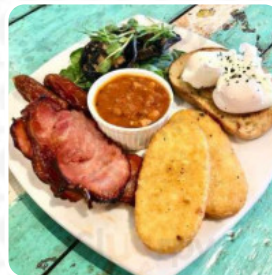

A comprehensive menu of Orchard Espresso from **ROLEYSTONE** covering all 3 courses and drinks can be found here on the menu. For *changing offers*, please get in touch via phone or use the contact details provided on the website. What [User](#) likes about Orchard Espresso:

This is a great country restaurant/ cafe for locals and tourists alike. Opening at 7 am is ideal for the many cyclists and hikers who frequent beautiful [ROLEYSTONE](#). Coffee is consistently good and food is delicious with generous portions and a continuously changing menu. There is also a kids corner with toys and a blackboard and pets are welcome outside with fresh water bowls supplied by the friendly staff. [read more](#). Orchard Espresso from **ROLEYSTONE** is a relaxed coffee house, where you can enjoy a snack or cake with a **hot coffee or a hot chocolate**. The meals are usually prepared for you **in a short time and fresh**. Furthermore, they offer you fine dishes in French style. The customers of the restaurant also consider the large selection of various coffee and tea specialities that the establishment offers.