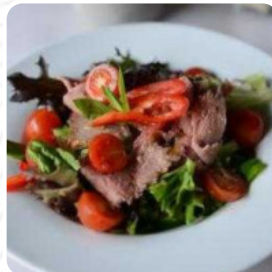

Here you can find the [menu](#) of **Our Garden Cafe** in [CHARMHAVEN](#). At the moment, there are 17 dishes and drinks on the food list. You can inquire about *changing offers* via phone. What [User](#) likes about Our Garden Cafe: Lunch salad rolls freshly prepared with good coffee. Fast service. Smart idea for a cafe within a nursery. Next table complained of over cooked schnitzel served to 3 people. [read more](#). In pleasant weather you can even be served in the outdoor area, And into the accessible spaces also come guests with wheelchairs or physiological limitations. What [User](#) doesn't like about Our Garden Cafe:

We went to Our Garden Cafe after all the wonderful reviews on TripAdvisor and Im sorry to say it didnt live up to any of what people had to say.. Not 'sure if there are new owners or having a bad day but we walked...More [read more](#). With the large range of **coffee and tea specialties**, a visit to Our Garden Cafe becomes even more attractive, Furthermore, you can get sweet treats, cake, simple snacks and chilled refreshments and hot beverages here. In addition, they offer you fine menus à la française, here they serve a comprehensive brunch in the morning.