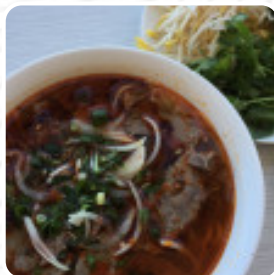

Pho Time Menu

<https://menulist.menu>

Shop 3 119-123 Grange Rd, Adelaide, South Australia 5009, Australia, ALLENBY GARDENS

+61883409179 - <https://www.facebook.com/photime/>