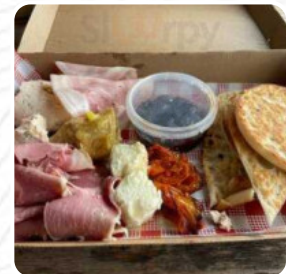

A complete [menu](#) of Long Track Pantry Cafe from JUGIONG covering all 8 meals and drinks can be found here on the card. For [changing offers](#), please get in touch via phone or use the contact details provided on the website. What [User](#) likes about Long Track Pantry Cafe:

Terrific lunch. Service was impeccable, the food was delicious and the surroundings were beautiful and I always pick up a little something from your shop as well. It was very busy today but no one wouldn't have noticed. The staff were wonderful and very obliging. Can't wait to return. I'm also going to try a few of your online recipes. [read more](#). At Long Track Pantry Cafe in JUGIONG, tasty Australian cuisines are freshly served for you with a lot of affection and the original products like bush tomatoes and caviar limes, here they serve a **comprehensive brunch** in the morning. You can also look forward to tasty vegetarian cuisine, In addition, you'll find sweet delicacies, cake, simple snacks and chilled refreshments and hot beverages here.