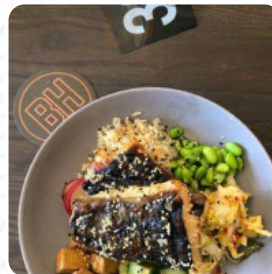

A complete [menu](#) of Long Track Pantry Cafe from JUGIONG covering all 8 meals and drinks can be found here on the card. For [changing offers](#), please get in touch via phone or use the contact details provided on the website. What [User](#) likes about Long Track Pantry Cafe:

Terrific lunch. Service was impeccable, the food was delicious and the surroundings were beautiful and I always pick up a little something from your shop as well. It was very busy today but no one wouldn't have noticed. The staff were wonderful and very obliging. Can't wait to return. I'm also going to try a few of your online recipes. [read more](#). At Long Track Pantry Cafe in JUGIONG, tasty Australian cuisines are freshly served for you with a lot of affection and the original products like bush tomatoes and caviar limes, here they serve a **comprehensive brunch** in the morning. You can also look forward to tasty vegetarian cuisine, In addition, you'll find sweet delicacies, cake, simple snacks and chilled refreshments and hot beverages here.