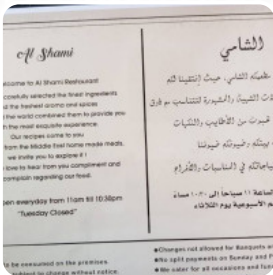

A complete [menu](#) of Al Shami from Feock United Kingdom covering all **13** courses and drinks can be found here on the card. For [changing offers](#), please get in touch via phone or use the contact details provided on the website. What [User](#) likes about Al Shami:

We had such an awesome food which was perfect quantity wise, also the taste was well established. Ambiance was relaxing n welcoming. Service was so humble and hospitable. Overall we enjoyed it. Food: 5 Service: 5 Atmosphere: 5 [read more](#). The diner and its premises are wheelchair accessible and thus reachable with a wheelchair or physiological disabilities, and there is complimentary WLAN. Whether it's a tasty flatbread, paired with a delicious garlic spread or golden falafel, the enjoyment of the meals from the *Middle East* drifts you almost into vacation mode - topped with a delicious, sweet baklava, you can then to your everyday life.