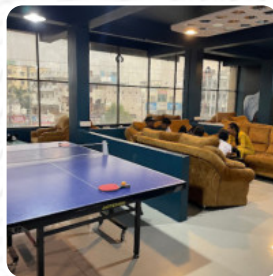

A complete [menu](#) of The Coffee Lounge from Hanamkonda covering all 13 meals and drinks can be found here on the menu. For **changing offers**, please get in touch via phone or use the contact details provided on the website. What [User](#) likes about The Coffee Lounge:

One of the highlights of the coffee lounge is their exceptional pasta. The coffee is satisfying, although there's room for slight improvement. The ambiance, a definite plus for group of friends, provides a great setting for hangouts. While I would recommend it for families, it's worth noting that the lively atmosphere with loud music might make it more suitable for teenagers, potentially making it a bit uncomfortable... [read more](#). The comprehensive variety of **coffee and tea specialties** makes a visit to The Coffee Lounge even more worthwhile.