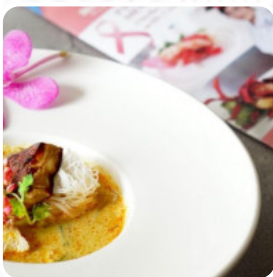

Blue Elephant Menu

<https://menulist.menu>

Krabi Road 96, กรุงเทพมหานคร กรุงเทพมหานคร 83000, Thailand, Ban Talat Yai
<http://www.blueelephant.com/restaurant/phuket-restaurant>

On this website, you can find the **complete [menu](#) of Blue Elephant** from Ban Talat Yai. Currently, there are 16 menus and drinks up for grabs. For **seasonal or weekly deals**, please contact the restaurant owner directly. You can also contact them through their website. What [Gino Bhambra](#) likes about Blue Elephant: What an amazing place! Beautifully designed and great food! Big shout to Ben (the barman), such a friendly and down to earth person! Great drinks and even made me a complimentary drink, and lovely chat. Because you made my experience so nice I'll be back to spend more money on food and drink tomorrow! A* service [read more](#). The restaurant also offers the possibility to sit outside and eat and drink in pleasant weather, And into the accessible spaces also come guests with wheelchairs or physiological disabilities. If you're in a hurry and need something quick, you can get tasty Fast-Food dishes to your taste from Blue Elephant in Ban Talat Yai, prepared for you in few minutes, With the famous spices and fish sauces, Thai meals are prepared here. Also, they serve you **flavorful [seafood](#) meals**, You will not only have an impressive outlook of the deliciously arranged dishes, but you will also be offered a beautiful outlook of some of the local highlights.

Blue Elephant Menu

Appetizers

SPRING ROLLS

Main courses

CRAB

Main Dishes

GREEN CURRY

Soup