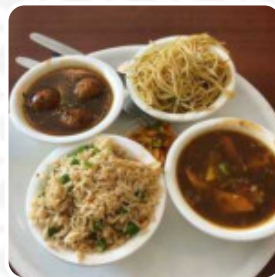

Bikanervala Menu

<https://menulist.menu>

3-5 Near Leisure Valley Park, City Center Sector 29 DLF, Gurugram, Haryana 122002, India, Sohna Sub-District

+911244337777 - <https://bikanervala.com/>