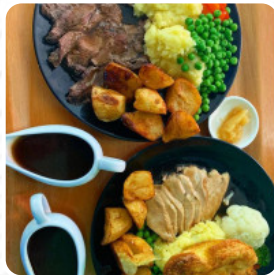

On this homepage, you can find the *complete* [menu](#) of *Islander Sports Bar And Restaurant Rawai Phuket* from Ban Ratsada. Currently, there are **16** courses and drinks up for grabs. For [changing offers](#), please contact the restaurant owner directly. You can also contact them through their website. What [User](#) likes about *Islander Sports Bar And Restaurant Rawai Phuket*:

The sandwich was great. Pool table is beautiful. It's level, rails are live, and the flash is great. Bags are typically 1.75 to 2.25 times as wide as the balls used. These looked closer to the 1.75 versions, which should make pocket balls more challenging. The staff is friendly, the food was good, the drinks were cold, and the pool table free .. not much more to ask in life. I can't wait to try this place again when... [read more](#). What [harsh s](#) doesn't like about *Islander Sports Bar And Restaurant Rawai Phuket*:

The food was below average. Ordered tandoori chicken salad chicken was very tough), order burger with onion rings the rings were full of oil and were very bland and no seasoning, tasted like oil and not onion rings), apple and blueberry pie was the worst desert I ever had. The pie was left pretty much untouched and when I provided my feedback the waitress just smiled and went away. Place is good for few drinks and ga... [read more](#). In the morning, you can enjoy a diverse brunch at *Islander Sports Bar And Restaurant Rawai Phuket*, as much as you want, Also, the drinks menu at this place is exceptional and offers a significant and varied selection of both local and international beers, which are definitely worth a try. Of course, we must not forget the comprehensive selection of coffee and tea specialties in this restaurant, Typically, the dishes are prepared for you **in a short time and fresh**.