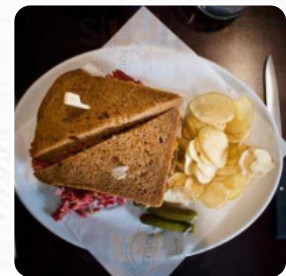

On this website, you can find the **complete [menu](#) of Ethos Deli Dining Room** from EAST FREMANTLE. Currently, there are 17 dishes and drinks up for grabs. For *changing offers*, please contact the owner of the restaurant directly. You can also contact them through their website. What [User](#) likes about Ethos Deli Dining Room:

Eating is great, everything is amazing and really delicious. the service is also great with the staff always super attentive. only bugbear (if I had to choose) would be the coffee seems to take an ionnnng time to get out, not one if they are in a hurry, but fantastic if they are not. [read more](#). The restaurant and its premises are wheelchair accessible and thus usable with a wheelchair or physiological limitations. In case you're hungry some fiery South American cuisine, you're in the right place: tasty menus, roasted with fish, seafood, and meat, but also **corn, beans, and potatoes** are on the menu, The customers of the establishment also consider the large selection of various coffee and tea specialities that the restaurant offers. In case you want to have breakfast, a tasty brunch is offered to you, Additionally, you save time with the variety of ready-made delicacies, without affecting the enjoyment.