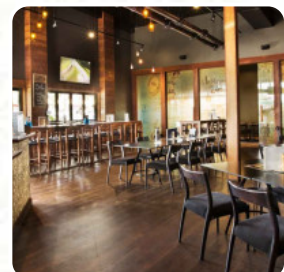

## Alehouse 24 Menu

<https://menulist.menu>  
 510 Warwick Rd, Yamanto, Australia, YAMANTO  
 (+61)732944400 - <https://www.yamantotavern.com.au/>

On this website, you can find the complete menu of Alehouse 24 from YAMANTO. Currently, there are 16 menus and drinks available. For seasonal or weekly deals, please contact the restaurant owner directly. You can also contact them through their website. The restaurant also offers the possibility to sit outside and have something in pleasant weather, And into the accessible rooms also come visitors with wheelchairs or physical disabilities.

What User doesn't like about Alehouse 24:

foods above price and clearly below average quality. the personal was rude and ordered us via qr code, which led to additional fees. beer was reasonable price because it was special. will I not stop here? absolutely not. find another place read more. In Alehouse 24 in YAMANTO, they prepare **tasty pizza** using a traditional method, served *straight out of the oven*, At the bar, you can relax with a cool beer or other alcoholic and non-alcoholic drinks. Furthermore, they serve you **fine seafood menus**, the visitors love having the chance to watch the latest games or races on the big TV in this sports bar, while also enjoying food and drinks.