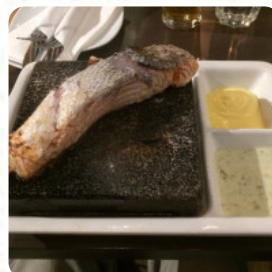

On this website, you can find the complete menu of Alehouse 24 from YAMANTO. Currently, there are 16 menus and drinks available. For seasonal or weekly deals, please contact the restaurant owner directly. You can also contact them through their website. The restaurant also offers the possibility to sit outside and have something in pleasant weather, And into the accessible rooms also come visitors with wheelchairs or physical disabilities.

What User doesn't like about Alehouse 24:

foods above price and clearly below average quality. the personal was rude and ordered us via qr code, which led to additional fees. beer was reasonable price because it was special. will I not stop here? absolutely not. find another place read more. In Alehouse 24 in YAMANTO, they prepare **tasty pizza** using a traditional method, served *straight out of the oven*, At the bar, you can relax with a cool beer or other alcoholic and non-alcoholic drinks. Furthermore, they serve you **fine seafood menus**, the visitors love having the chance to watch the latest games or races on the big TV in this sports bar, while also enjoying food and drinks.