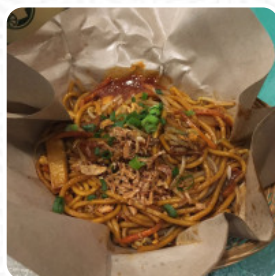

A complete [menu](#) of Warong Marion from OAKLANDS PARK covering all 16 meals and drinks can be found here on the card. For *seasonal* or *weekly deals*, please get in touch via phone or use the contact details provided on the website. What [User](#) likes about Warong Marion:

Great selection of Malaysian and Indonesian foods and tons of [vegetarian](#) options, for those like me who sometimes struggle to get high quality [vegetarian](#) food... [read more](#). The diner is accessible and can therefore also be used with a wheelchair or physical disabilities. What [User](#) doesn't like about Warong Marion:

So bad, google should make it possible to give 0 stars. Laksa waaaay overcooked. Noodles were mush. Soup tasted like water. Nasi. How do you mess that up? Won't be coming back. [read more](#). For those who enjoy the pleasure of numerous fine Roti or even the seemingly endless variations of Ayam for meals, Warong Marion in OAKLANDS PARK is the place to be, The guests of the restaurant also consider the large variety of differing coffee and tea specialities that the establishment offers. The [menus are prepared authentically Asian](#), Furthermore, the customers love the successful combination of different meals with new and partially experimental products - a nice example of successful **Asian Fusion**.