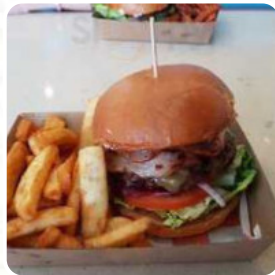

Tt Diner Menu

<https://menulist.menu>

569 Boundary Rd, Archerfield, Australia, ARCHERFIELD

+61732556554 - <http://www.ttdiner.com.au/>